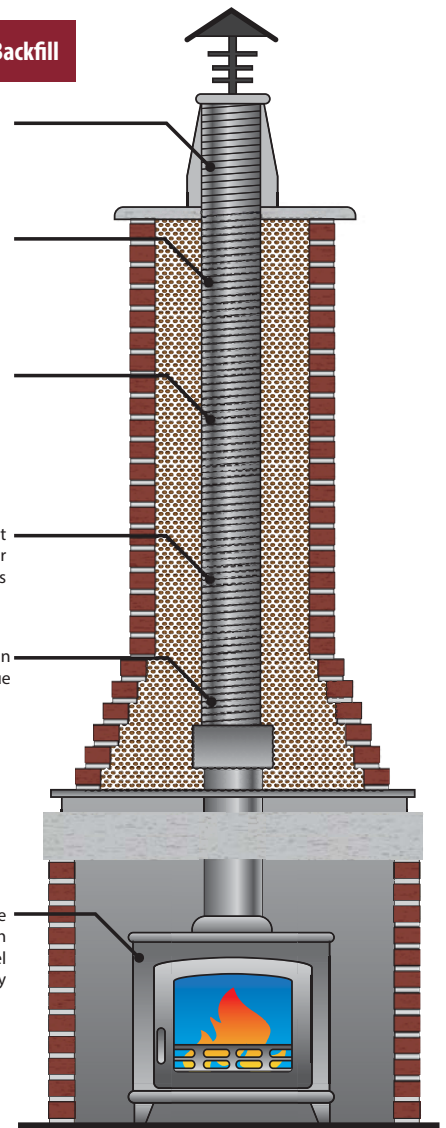

Chimney & Flue Insulation Backfill

No Insulation

Benefits of Chimney Insulation Backfill

- ✓ Increased flue temperature and up-draught
- ✓ Reduced heat loss
- ✓ Prevents condensation
- ✓ Significant reduction of tar and soot deposits
- ✓ Increased lifespan of flue
- ✓ Fire burns more efficiently with better fuel economy

With Leca® Lightweight Fill

**image for illustration purposes only*

4 -10mm Leca® Chimney & Flue Insulation Backfill (Product Code: 7890)

No of Bags	6	12	21	30
Approx' coverage at 150mm thick	2 m ²	4 m ²	7 m ²	10 m ²
Approx' pallet size	 800 x 1200 x 450 (mm)	 800 x 1200 x 750 (mm)	 800 x 1200 x 1200 (mm)	 800 x 1200 x 1650 (mm)